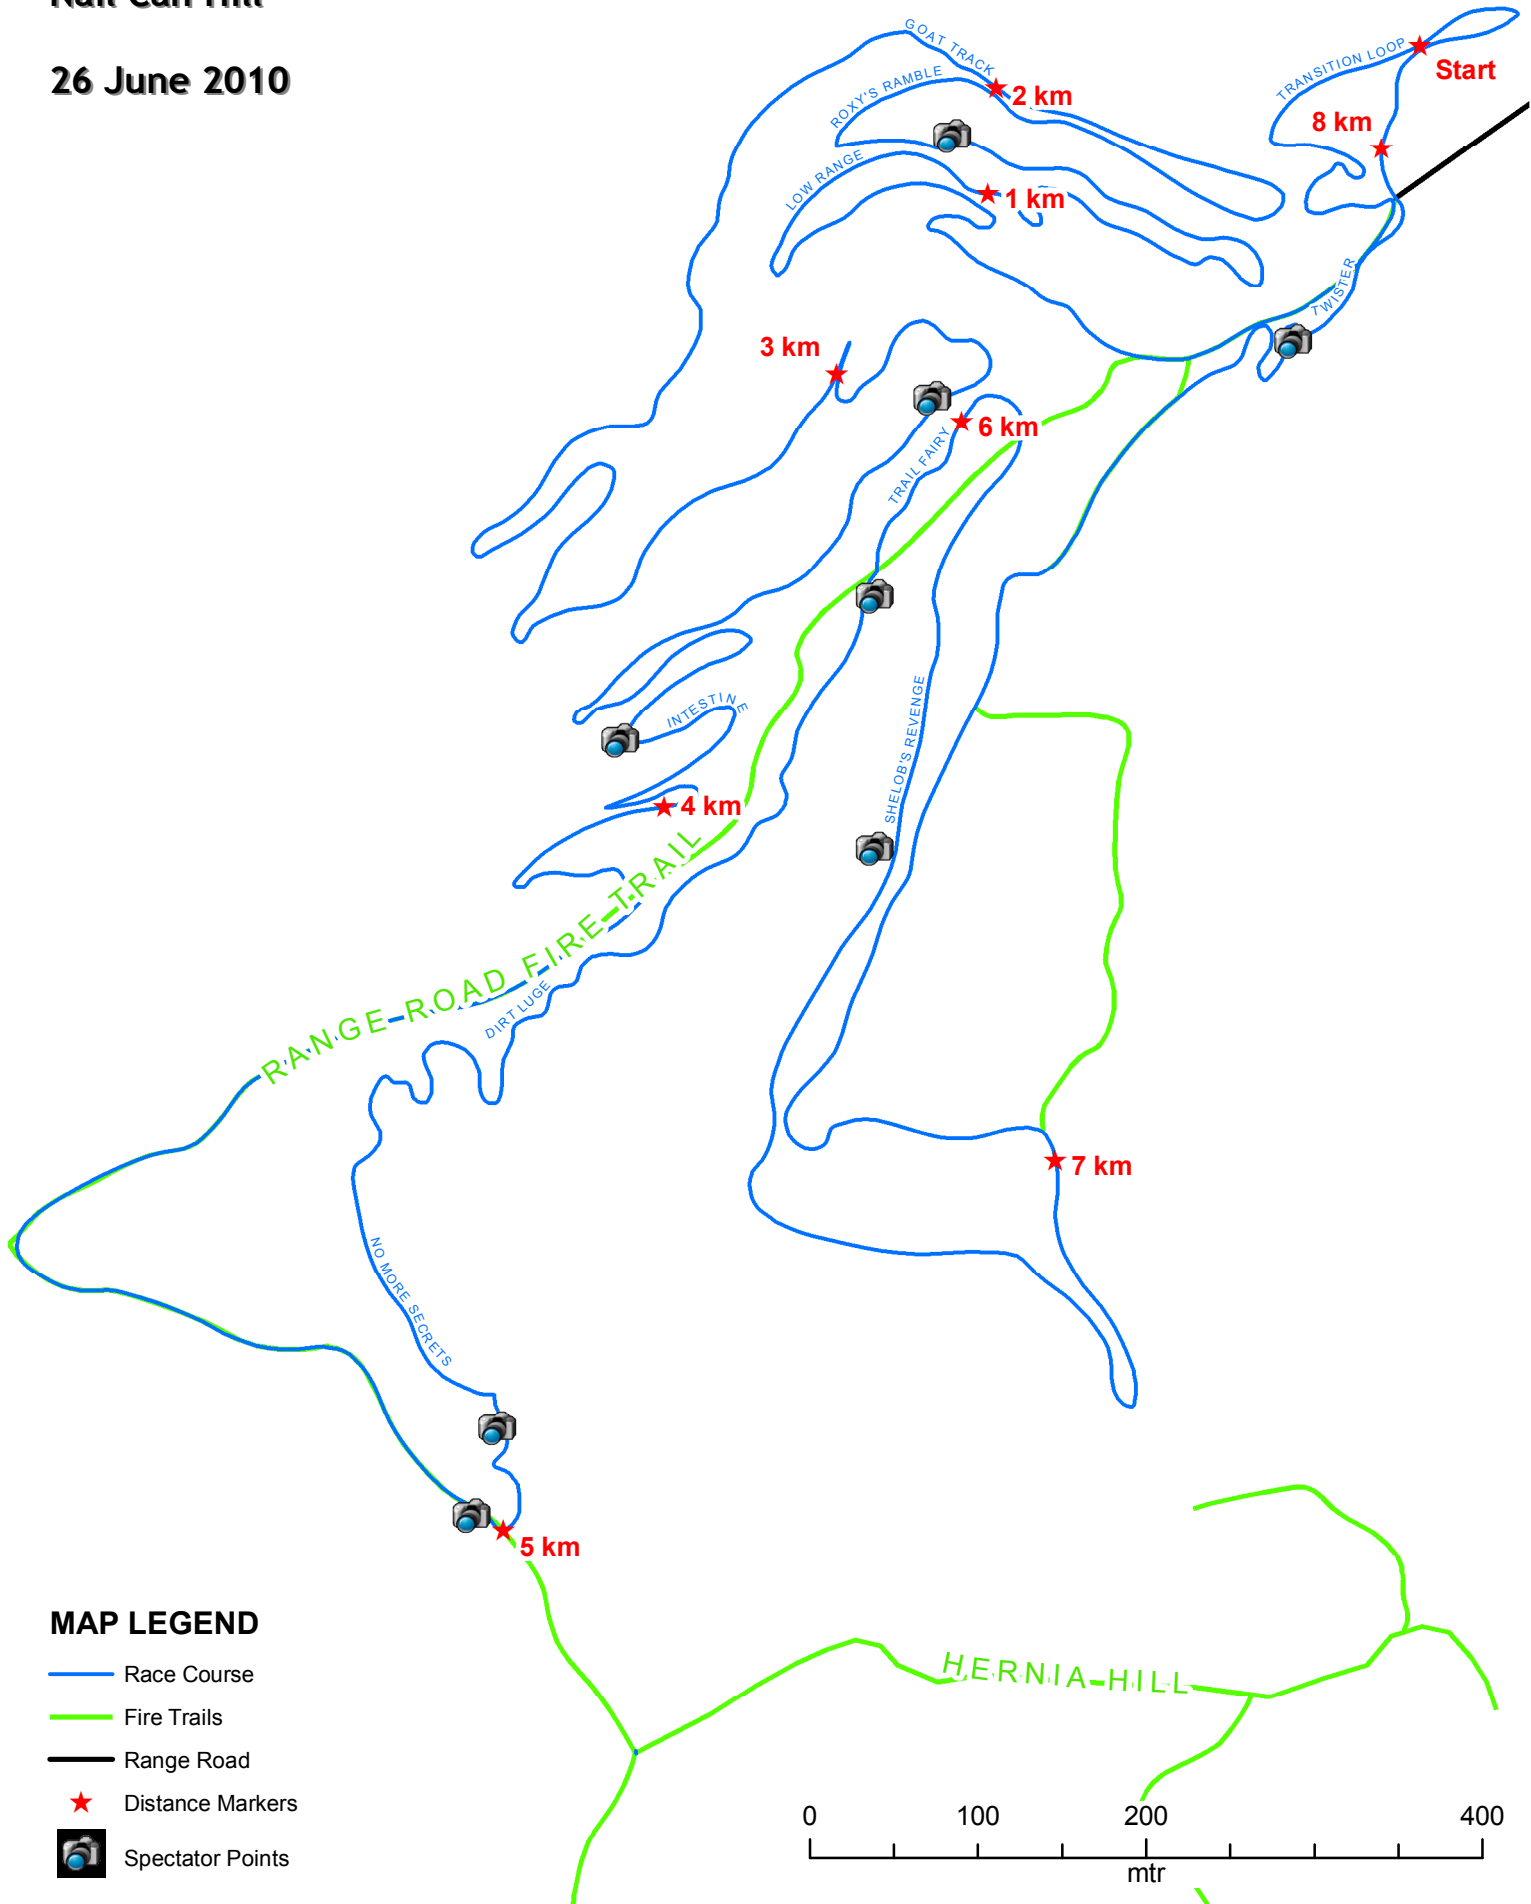

VICTORIAN ENDURO SERIES
Round 5
ALBURY - WODONGA
Nail Can Hill

26 June 2010

MAP LEGEND

- Race Course
- Fire Trails
- Range Road
- ★ Distance Markers
- Spectator Points