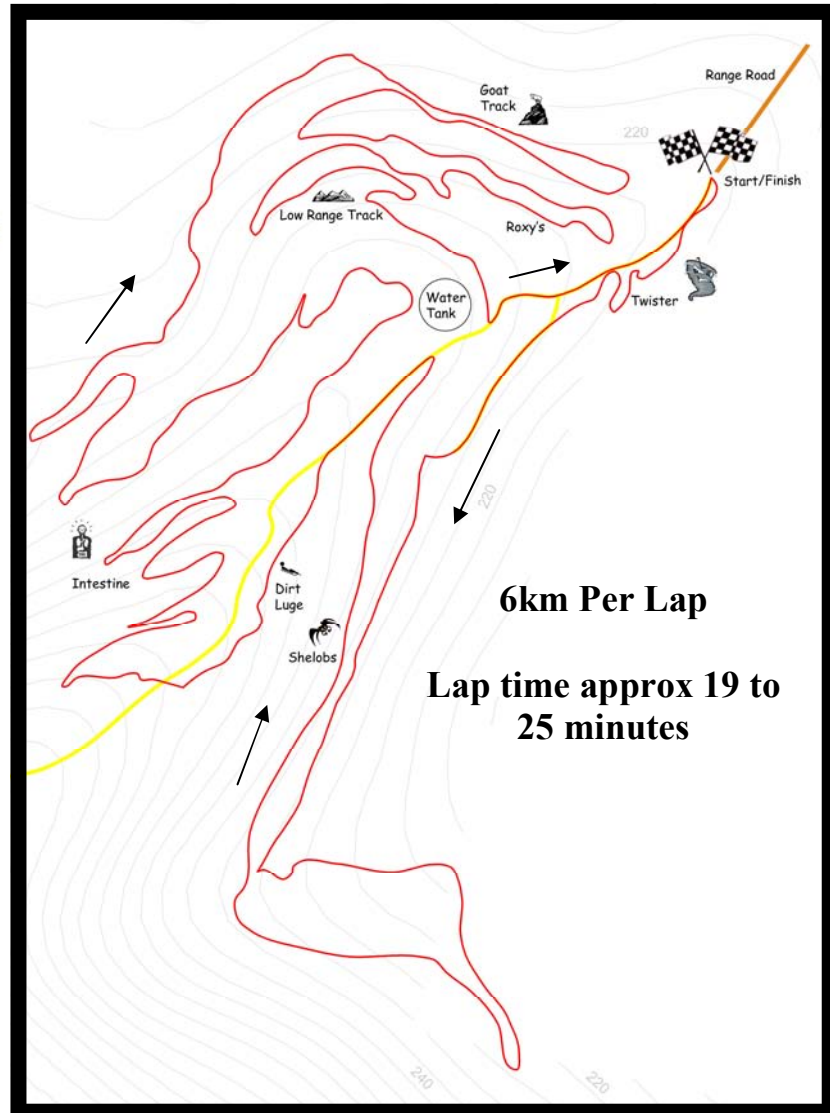

## Schedule

Rego – 2pm Onwards  
Rego Finish – 3.15pm  
Race Start – 3.30pm  
Race finish – 6.30pm

## General Info

- Venue - Range Road
- Cost \$5 + MTBA Licence
- Lights required for Night Laps
- Enter in a team of 2 or 3 or fly solo.

Keep your eye on the forum for all the latest info [www.alburywodongamtba.org.au](http://www.alburywodongamtba.org.au)  
For more info contact Danny King [dannyking@westnet.com.au](mailto:dannyking@westnet.com.au)