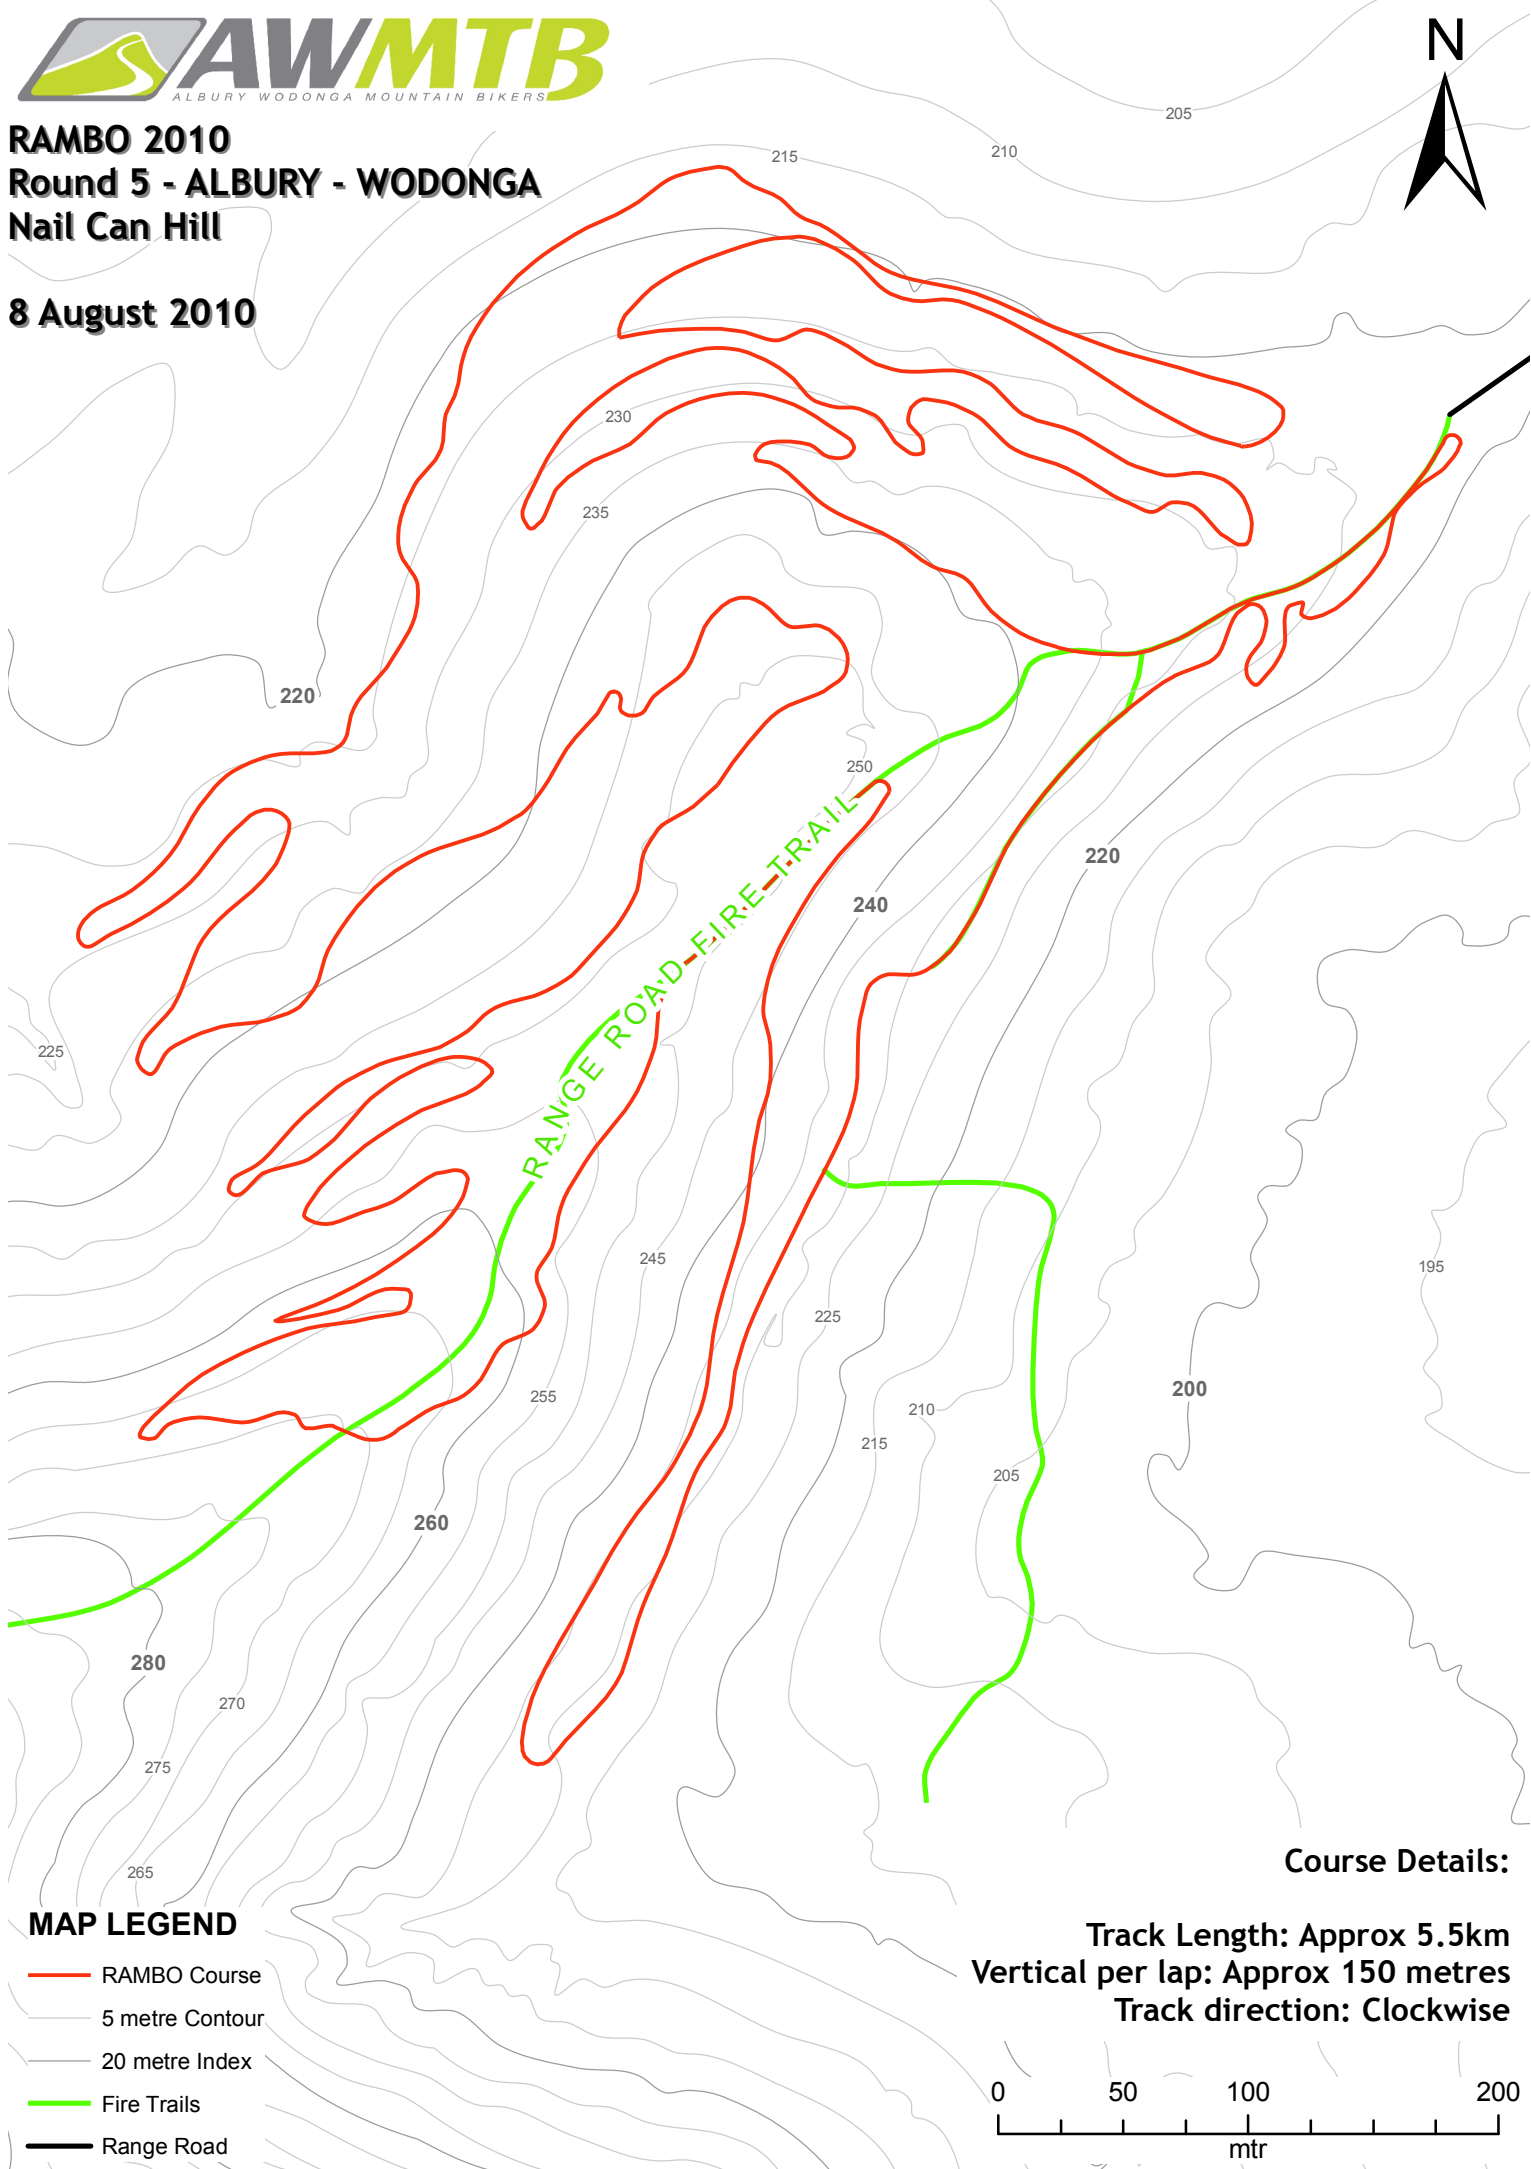

RAMBO 2010
Round 5 - ALBURY - WODONGA
Nail Can Hill

8 August 2010

MAP LEGEND

- RAMBO Course
- 5 metre Contour
- 20 metre Index
- Fire Trails
- Range Road

Course Details:

Track Length: Approx 5.5km
Vertical per lap: Approx 150 metres
Track direction: Clockwise